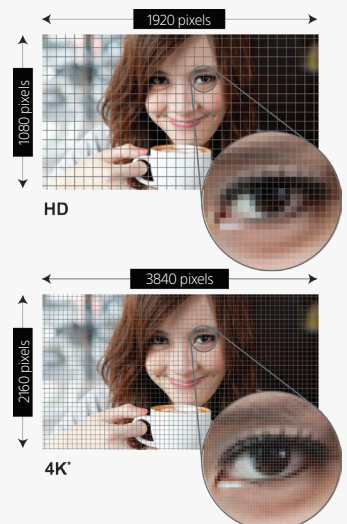

New functionality**

Discover a new world of possibilities with the new BRAVIA functionality. From easily mirroring your content into your BRAVIA with Apple AirPlay and Chromecast-built in, to using DICOM, and supporting the Wi-Fi 5GHz.