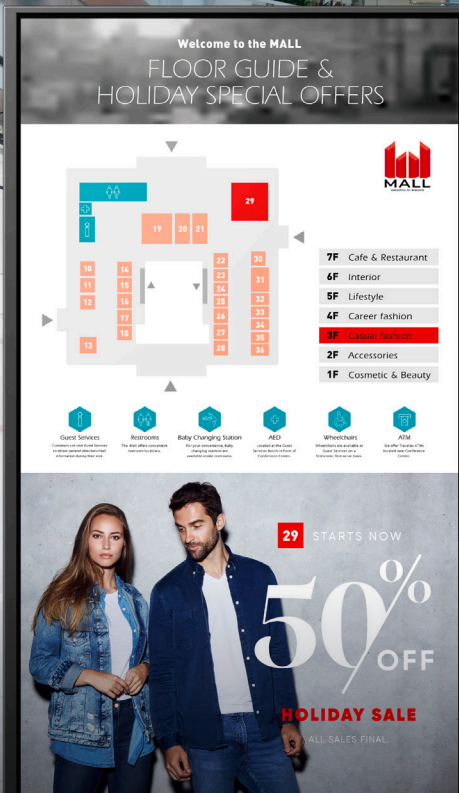

Complete Simplicity

Strong performance

With new functionalities such as Wi-Fi 5GHz Support, Apple AirPlay, Chromecast built-in, DICOM, the BRAVIA performance is stronger than ever before.

Elegant design

With the sleek new design, your BRAVIA will add a perfectly sophisticated touch to any environment.

Versatile control options

Easily control your BRAVIA remotely – including on/off, input signal select and adjust volume – via IP or via RS-232C. For quick operation in meetings or for digital signage, it takes just one click to change to your chosen default settings.

Automatic on/off feature

Easily program your BRAVIA with the On Timer feature to automatically turn your BRAVIA on or off.

Mode portrait and 24/7 capability

For greater signage impact, the BRAVIA Display can be used in both in portrait orientation and operate 24/7.

Professional Mode

There is now more control to disable input or remote control, remove labels and block buttons; customize and store display settings and features, add security then copy them easily from display to display via USB flash memory.