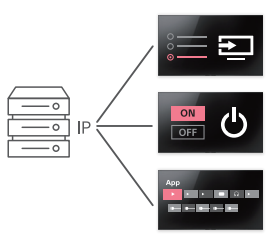

Over 100 REST APIs for remote monitoring and control

With more than 100 REST APIs built-in, monitoring and controls from remote locations and integration with external systems are available. We also provide a free app that enables control of the display via IP.