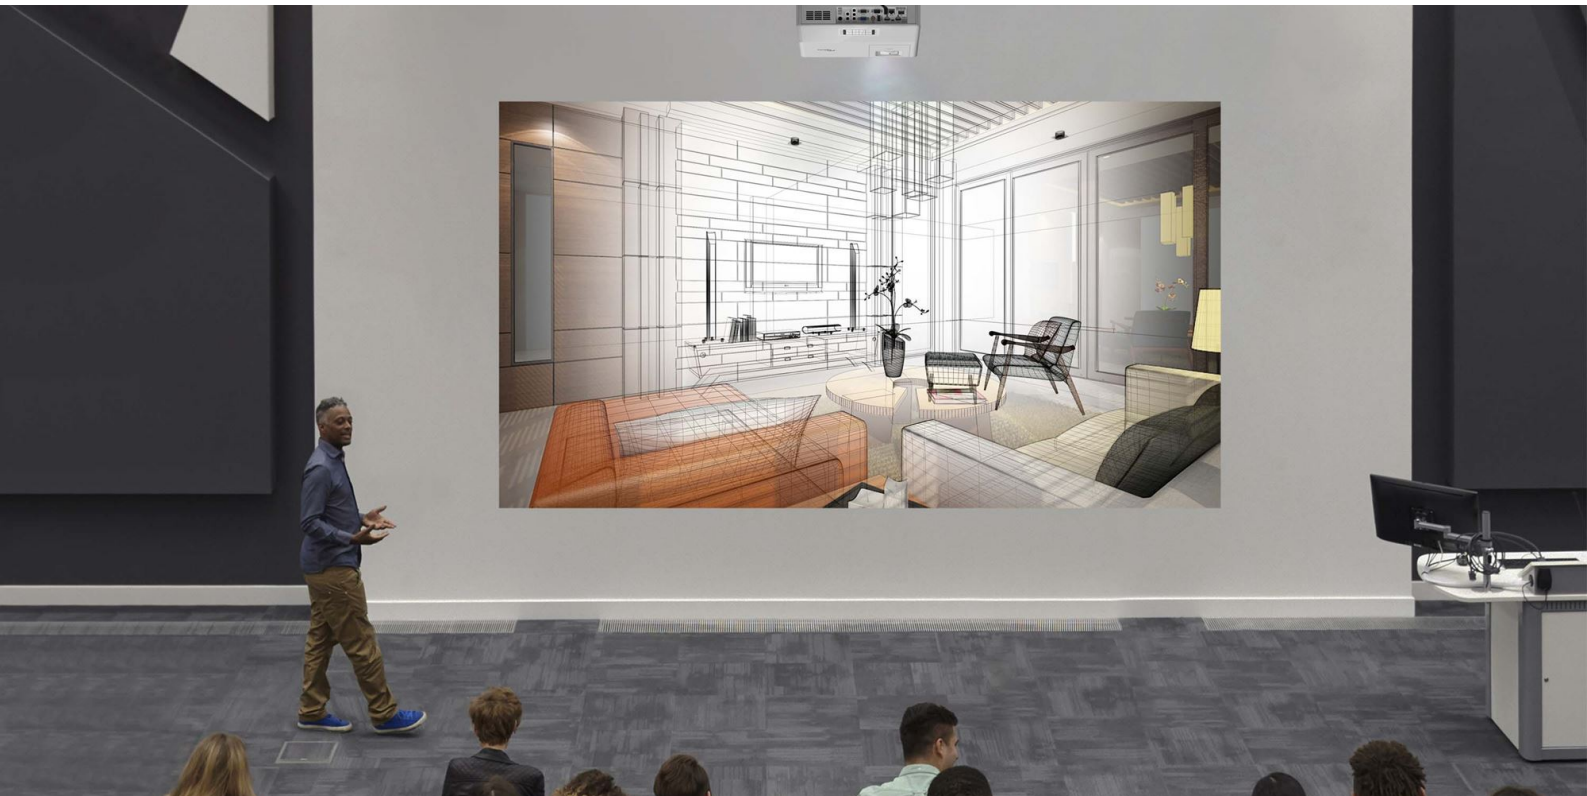

ZH507+

High brightness smart DuraCore laser projector

- **Bright Full HD 1080p DuraCore laser projector - 5500 lumens**
- **Versatile - 1.6x zoom, vertical lens shift and portrait mode**
- **Built-in smart functions - CreativeCast Pro and Optoma Management Suite Cloud compatible**
- **Ultimate control - Crestron, Extron, AMX, PJ-Link and Telnet LAN commands**

The ZH507+ projector offers true convenience with low maintenance and longer-life laser technology in a small and lightweight chassis with an impressive 5500 lumens brightness.

With 1.6 zoom, vertical lens shift and built-in 10W speakers, the ZH507+ is part of a range of products that come with the added control flexibility of Crestron. Supporting built-in Smart functions such as CreativeCast Pro allowing for wireless presentations and the shift to bring your own devices (BYOD), along with support of Optoma Management Suite Cloud allowing you to control and manage the ZH507+ from any location.