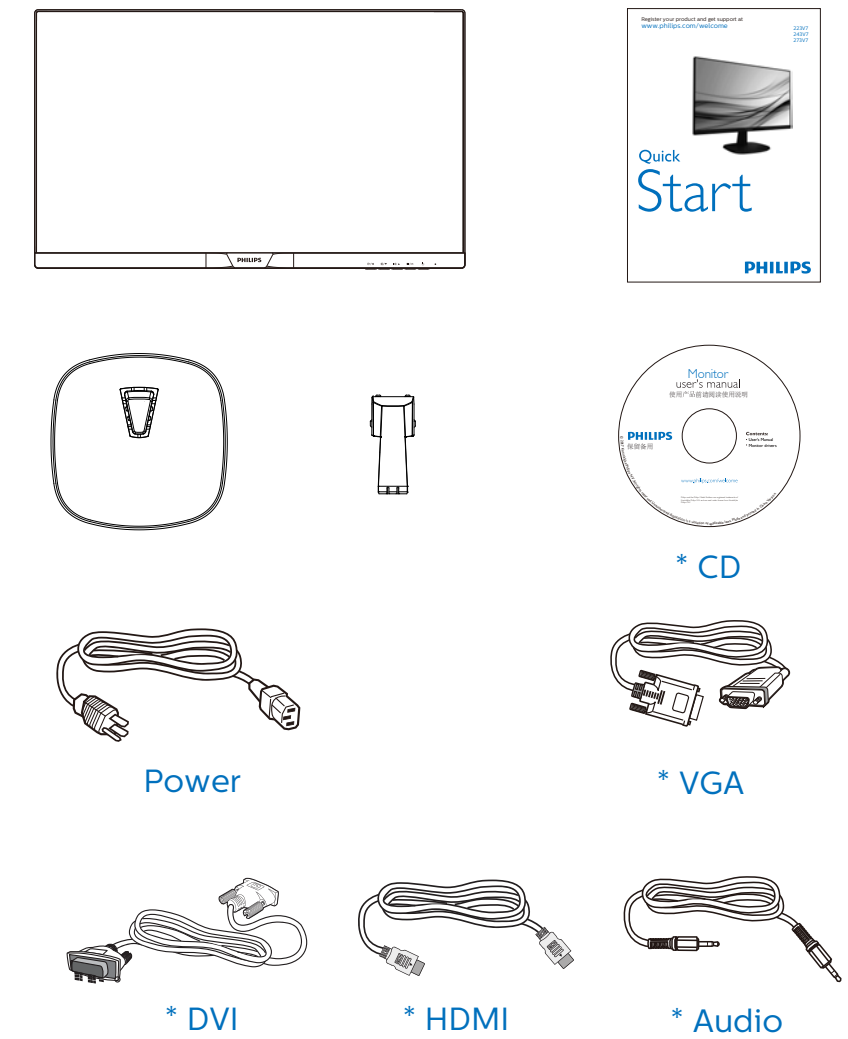

Register your product and get support at www.philips.com/welcome

223V7
243V7
273V7

Quick Start

*Different according to region
Display design may differ from that illustrated

1

2

B

C