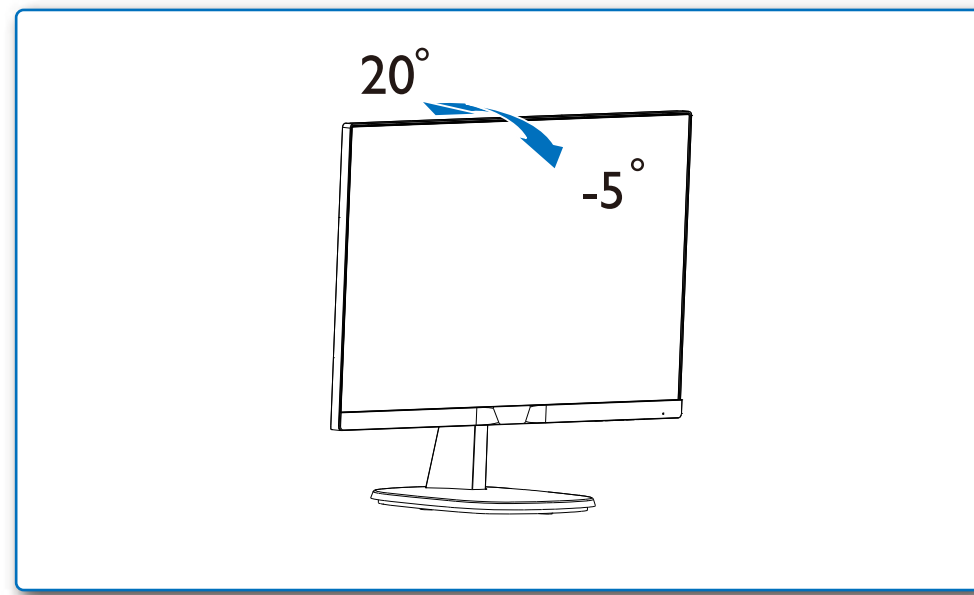

GRAPHIC DEVELOPMENT MMD	
Product name	
Project name	2X6E7-QSG
Project no.	
Finishing	Folded sheet
Scale	1:1
Size Spreads	594 (W) x 210 (H) mm
Size	148.5 (W) x 210 (H) mm
Operator(s)	
Date amended	Jul. 14, 2016
VERSION No.	13
APPROVAL	
QC Lithographer	
Product Manager	
Date Check	
ARTWORK DOCUMENT	
Paper	80gsm White, woodfree coated
Numbers of colours	2C2C
Spotcolor	
Aftertreatment	
☐	Cropping
☐	Coating
☐	Varnishing
☐	Embossing
☐	Cutterguide
☐	Die-cut
☐	Binding
☐	Glue

4

1. **EN** Need help?
   Online help: www.philips.com/support
2. **SC** 需要帮助?
   在线帮助: www.philips.com/support
3. **FR** Besoin d'aide ?
   Aide en ligne: www.philips.com/support
4. **ES** ¿Necesita ayuda?
   Ayuda en línea: www.philips.com/support
5. **DE** Benötigen Sie Hilfe?
   Online-Hilfe: www.philips.com/support
6. **IT** Avete bisogno di aiuto?
   Guida in linea: www.philips.com/support
7. **BR** Precisa ajuda?
   Ajuda online: www.philips.com/support
8. **KO** 도움이 필요하신가요?
   온라인 도움말: www.philips.com/support
9. **UK** Потребуйте допомоги!
   Підтримка он-лайн: www.philips.com/support
10. **RU** Нужна помощь?
    Интерактивная справка: www.philips.com/support
11. **TR** Yardıma ihtiyacınız var mı?
    Online yardım: www.philips.com/support
12. **HI** क्या सहायता की जरूरत है?
    ऑनलाइन सहायता: www.philips.com/support
13. **AR** هل تريد المساعدة?
    www.philips.com/support للمساعدة عبر الإنترنت
14. **JP** ヘルプが必要ですか?
    オンラインヘルプ: www.philips.com/support

Version: M72X3VQ1L
© 2017 Koninklijke Philips N.V. All rights reserved.
Specifications are subject to change without notice.
Philips and the Philips Shield Emblem are registered trademarks of Koninklijke Philips N.V. and are used under license from Koninklijke Philips N.V.
www.philips.com

Register your product and get support at www.philips.com/welcome

223V7
243V7
273V7

Quick Start