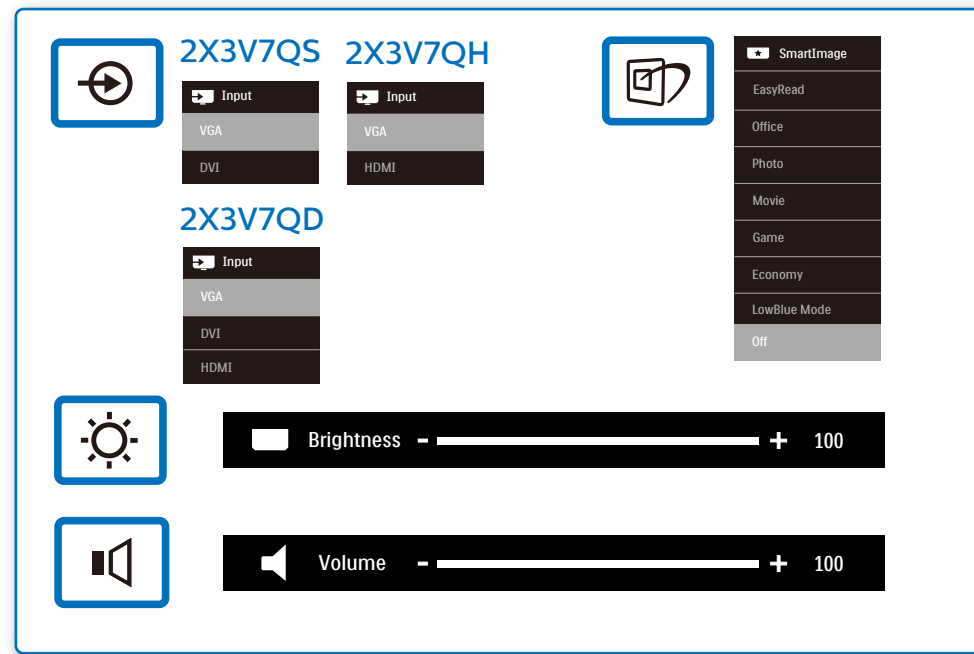

| | |
|--------------------------|------------------------------|
| GRAPHIC DEVELOPMENT MMD | |
| Product name | |
| Project name | 2X6E7-QSG |
| Project no. | |
| Finishing | Folded sheet |
| Scale | 1:1 |
| Size Spreads | 594 (W) x 210 (H) mm |
| Size | 148.5 (W) x 210 (H) mm |
| Operator(s) | |
| Date amended | Jul. 14, 2016 |
| VERSION No. | 13 |
| APPROVAL | |
| QC Lithographer | |
| Product Manager | |
| Date Check | |
| ARTWORK DOCUMENT | |
| Paper | 80gsm White, woodfree coated |
| Numbers of colours | 2C2C |
| Spotcolor | |
| Aftertreatment | |
| <input type="checkbox"/> | Cropping |
| <input type="checkbox"/> | Coating |
| <input type="checkbox"/> | Varnishing |
| <input type="checkbox"/> | Embossing |
| <input type="checkbox"/> | Cutterguide |
| <input type="checkbox"/> | Die-cut |
| <input type="checkbox"/> | Binding |
| <input type="checkbox"/> | Glue |